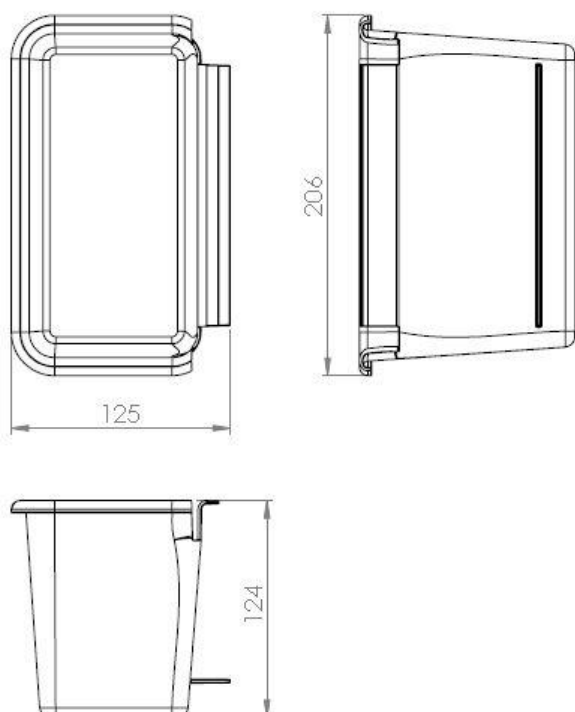

Insert for tray

Technical data:

See following pictures and tables for each component:

Housekeeping tray

Dimensions: 413 x 260 x 292 mm

Weight: 225 g

Clip at handle

Dimensions: 160 x 90 x 16 mm

Weight: ca. 11 g

Extra box

Dimensions: 206 x 125 x 124 mm

Weight: ca. 149 g

Toilet brush holder

Dimensions: 101 x 92 x 200 mm

Weight: ca. 110 g

**Insert for tray**

Dimensions: 418 x 265 x 95 mm

Weight: ca. 350 g

**Notification of change:**

Non, first version