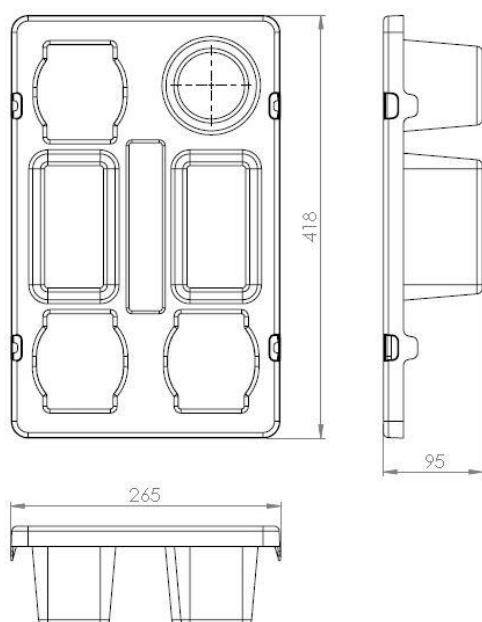

Insert for tray

Technical data:

See following pictures and tables for each component:

Housekeeping tray

Dimensions: 413 x 260 x 292 mm

Weight: 225 g

Clip at handle

Dimensions: 160 x 90 x 16 mm

Weight: ca. 11 g

Extra box

Dimensions: 206 x 125 x 124 mm

Weight: ca. 149 g

Toilet brush holder

Dimensions: 101 x 92 x 200 mm

Weight: ca. 110 g

**Insert for tray**

Dimensions: 418 x 265 x 95 mm

Weight: ca. 350 g

**Notification of change:**

Non, first version