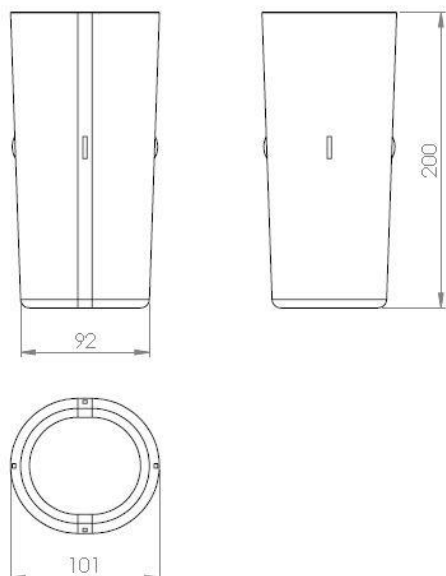

Insert for tray

Technical data:

See following pictures and tables for each component:

Housekeeping tray

Dimensions: 413 x 260 x 292 mm

Weight: 225 g

Clip at handle

Dimensions: 160 x 90 x 16 mm

Weight: ca. 11 g

Extra box

Dimensions: 206 x 125 x 124 mm

Weight: ca. 149 g

Toilet brush holder

Dimensions: 101 x 92 x 200 mm

Weight: ca. 110 g

**Insert for tray**

Dimensions: 418 x 265 x 95 mm

Weight: ca. 350 g

**Notification of change:**

Non, first version