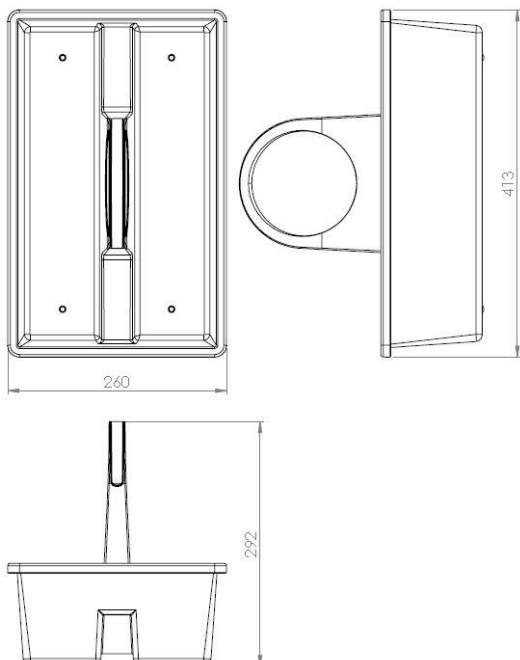

PP

Insert for tray:

PP

Photos

Housekeeping tray

Clip at handle

Extra box

Toilet brush holder

Insert for tray

Technical data:

See following pictures and tables for each component:

Housekeeping tray

Dimensions: 413 x 260 x 292 mm

Weight: 225 g

Clip at handle

Dimensions: 160 x 90 x 16 mm

Weight: ca. 11 g

Extra box

Dimensions: 206 x 125 x 124 mm

Weight: ca. 149 g

Toilet brush holder

Dimensions: 101 x 92 x 200 mm

Weight: ca. 110 g

**Insert for tray**

Dimensions: 418 x 265 x 95 mm

Weight: ca. 350 g

**Notification of change:**

Non, first version