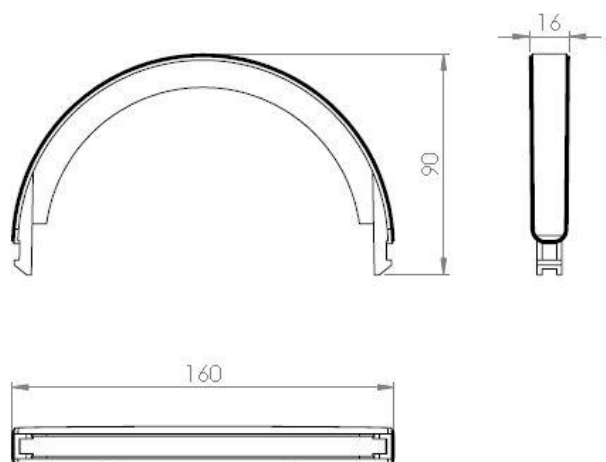

Insert for tray

Technical data:

See following pictures and tables for each component:

Housekeeping tray

Dimensions: 413 x 260 x 292 mm

Weight: 225 g

Clip at handle

Dimensions: 160 x 90 x 16 mm

Weight: ca. 11 g

Extra box

Dimensions: 206 x 125 x 124 mm

Weight: ca. 149 g

Toilet brush holder

Dimensions: 101 x 92 x 200 mm

Weight: ca. 110 g

**Insert for tray**

Dimensions: 418 x 265 x 95 mm

Weight: ca. 350 g

**Notification of change:**

Non, first version